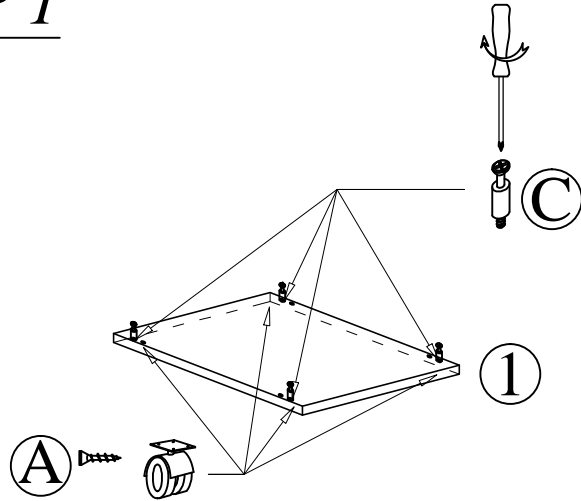

ASSEMBLY INSTRUCTION

PART	QTY
A  CSK M3 x 12mm x 4 40P Plate Castor	4 SETs

PART	QTY
B  WOOD DOWEL M8 x 30mm	4

PART	QTY
C  EURO BOLT HOUSING CAP	6 SETs

<i>Tools Required</i>
 HAMMER SCREWDRIVER

STEP 1

STEP 3

STEP 2

FINISHING