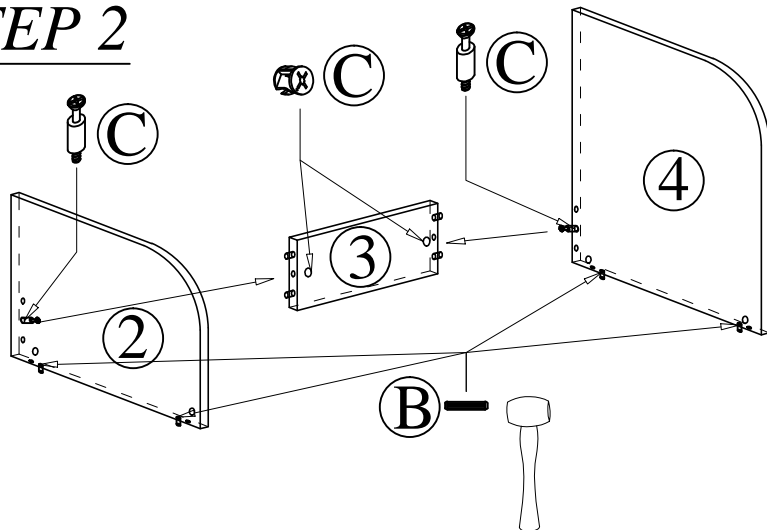

ASSEMBLY INSTRUCTION

PART	QTY
A  CSK M3 x 12mm x 4 40P Plate Castor	4 SETs

PART	QTY
B  WOOD DOWEL M8 x 30mm	4

PART	QTY
C  EURO BOLT HOUSING CAP	6 SETs

<i>Tools Required</i>
 HAMMER SCREWDRIVER

STEP 1

STEP 3

STEP 2

FINISHING