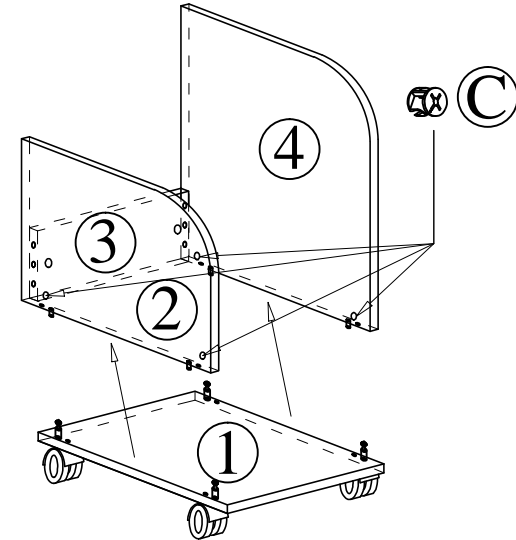

ASSEMBLY INSTRUCTION

PART	QTY
A  CSK M3 x 12mm x 4 40P Plate Castor	4 SETs

PART	QTY
B  WOOD DOWEL M8 x 30mm	4

PART	QTY
C  EURO BOLT HOUSING CAP	6 SETs

<i>Tools Required</i>
 HAMMER SCREWDRIVER

STEP 1

STEP 3

STEP 2

FINISHING