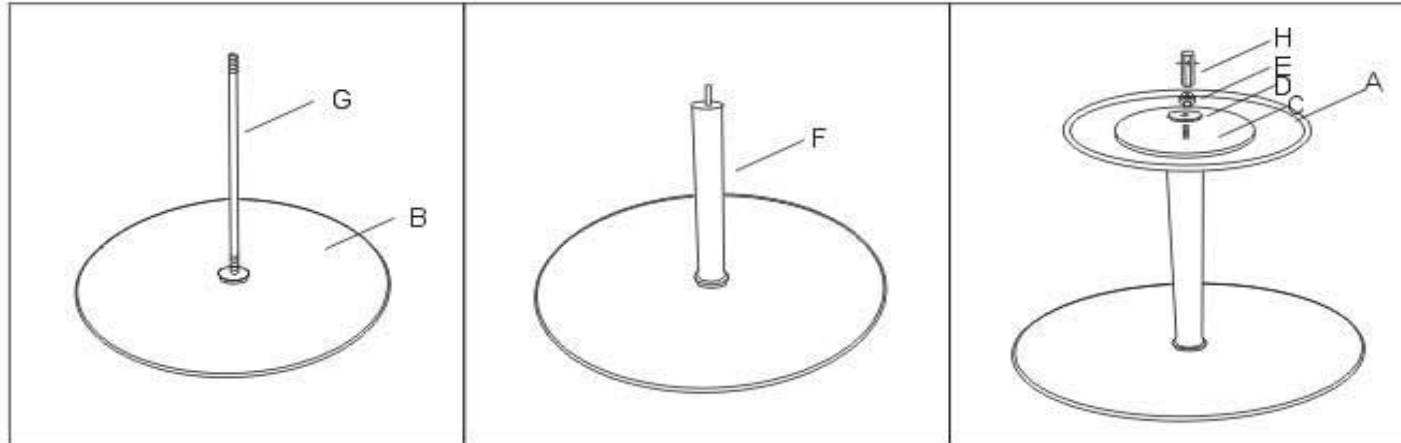

ASSEMBLY INSTRUCTIONS

MODEL NO:K122 SIZE(CM):Dia60*H72cm

A		1
B		1
C		1
D		1
E		1
F		1
G		1
H		1